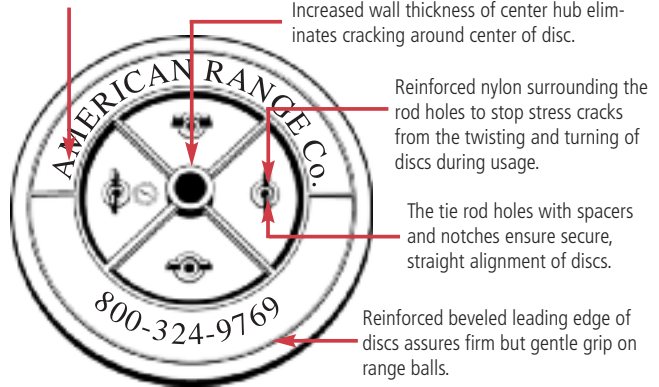

2009 PRICES!

Toughened nylon material that ABSOLUTELY will not break, crack or chip.

UNBREAKABLE DISCS

High tech material and design make replacing broken discs obsolete. If our discs break before they wear out, ARC will replace the broken disc at no charge to the original purchaser. Discs must be returned to ARC for examination.

Installation time is about 5 minutes!
Save time, labor, and continued replacement costs!

ARC Replacement Drums	$195.00
Innovator Replacement Drum	$205.00
Easy-Picker Section-21	$195.00
Wittek Drum 5 ft. w/axle-34	$275.00
Wittek Drum 3 ft. w/axle-22	$225.00
Hollrock Drum 5 ft.w/axle-32	$305.00
Perfect Picker 1" axle-20	$185.00
Range Master	$175.00
Hollrock Drum Section-21 w/axle	$225.00
Western Replacement Drums	$195.00
Rangeland Replacement Drums	$195.00
SGD Replacement Drums	$195.00